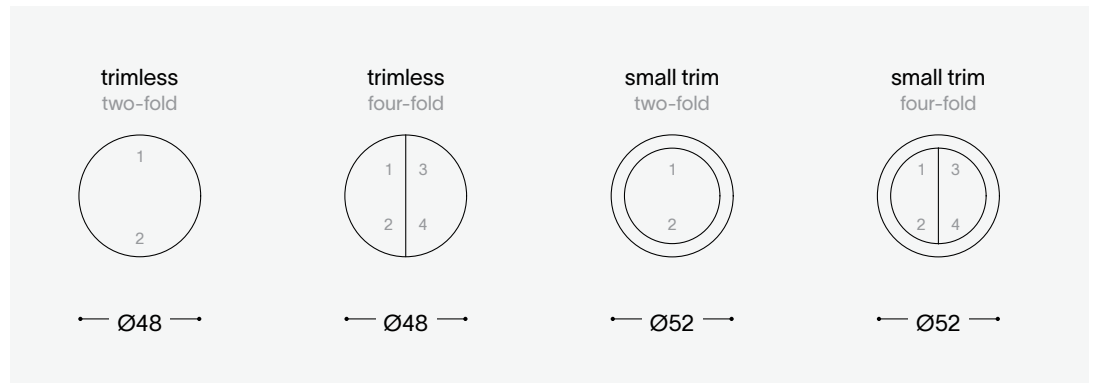

rond 2.0 | PF push button

types	potential-free	two-fold	four-fold
compatibility	retro/easy/backfit modules	multifit modules	
variants	trimless Ø48	small trim Ø52	
finishes	basic alu	custom brass finishes	
sensor	integrated NTC temperature-sensor		
removable	by tool, always accessible		
price	€ 49 - 169 excl. VAT