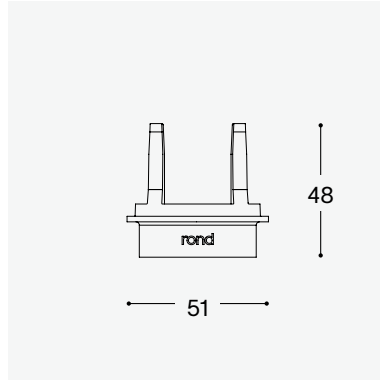

Rond 2.0 series.

rond 2.0 | removal tool

compatibility retro/easy/backfit modules

multifit modules

price € 9 excl. VAT