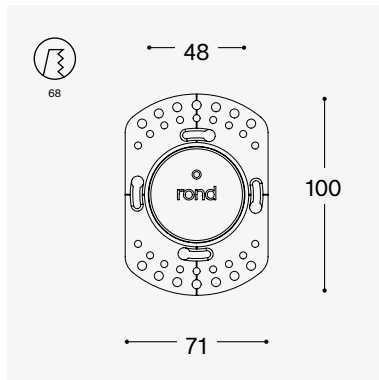

Rond 2.0 series.

rond 2.0 | dual USB-C module 30W

trimless

← Ø48 →

small trim

← Ø52 →

type	2X USB-C port	30W
compatibility	retro/easy/backfit modules	multifit modules
variants	trimless Ø48	small trim Ø52
finishes	alu	custom brass finishes
removable	by tool, always accessible	
price	€ 89 - 129 excl. VAT	

Rond 2.0 series.

rond 2.0 | multifit holder

compatibility	multifit modules
fits in	wood, veneer and stone
installation hole	Ø 48
panel thickness	8 - 30 mm
price	€ 19 excl. VAT

rond 2.0 | backfit holder

compatibility	retro/easy/backfit modules
for	wood, veneer and stone
installation hole	Ø 48
panel thickness	19 mm
price	€ 19 excl. VAT

rond 2.0 | retrofit plaster ring

compatibility	retro/easy/backfit modules
fits in	universal junction boxes round or square
installation hole	Ø 68
price	€ 9 excl. VAT

rond 2.0 | easyfit plaster box

compatibility	retro/easy/backfit modules
fits in	solid, plastered walls
variant	double single
installation hole	Ø 131
adjustability	3 positions: 4, 8 and 12 mm
price	€ 19 excl. VAT