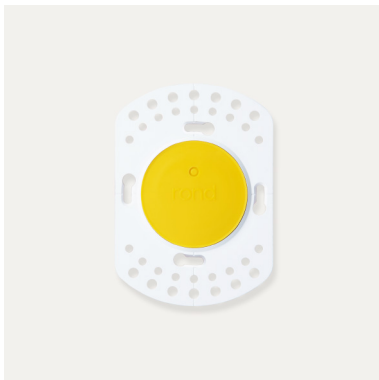

Rond 2.0 series.

rond 2.0 | 230V switches

types	single-pole switch	double NO/NC push button
	two-pole switch	two-way switch
	NO/NC push button	two-pole two-way switch
	two-circuit switch	double two-way switch
	intermediate switch	
compatibility	retro/easy/backfit modules	multifit modules
variants	trimless Ø48	small trim Ø52
finishes	basic	alu
removable	by tool, always accessible	
price	€ 29 - 69 excl. VAT	

Rond 2.0 series.

rond 2.0 | dual USB-C module 30W

trimless

← Ø48 →

small trim

← Ø52 →

type	2X USB-C port	30W
compatibility	retro/easy/backfit modules	multifit modules
variants	trimless Ø48	small trim Ø52
finishes	alu	custom brass finishes
removable	by tool, always accessible	
price	€ 89 - 129 excl. VAT	

Rond 2.0 series.

rond 2.0 | multifit holder

compatibility	multifit modules
fits in	wood, veneer and stone
installation hole	Ø 48
panel thickness	8 - 30 mm
price	€ 19 excl. VAT

rond 2.0 | backfit holder

compatibility	retro/easy/backfit modules
for	wood, veneer and stone
installation hole	Ø 48
panel thickness	19 mm
price	€ 19 excl. VAT

rond 2.0 | retrofit plaster ring

compatibility	retro/easy/backfit modules
fits in	universal junction boxes round or square
installation hole	Ø 68
price	€ 9 excl. VAT

rond 2.0 | easyfit plaster box

compatibility	retro/easy/backfit modules
fits in	solid, plastered walls
variant	double single
installation hole	Ø 131
adjustability	3 positions: 4, 8 and 12 mm
price	€ 19 excl. VAT