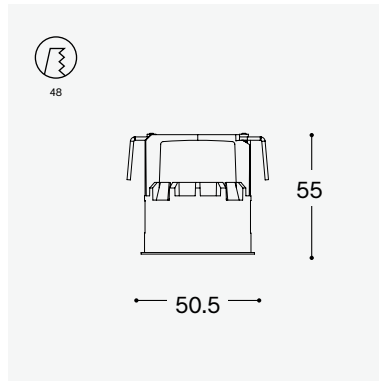

Rond 2.0 series.

rond 2.0 | multifit holder

compatibility	multifit modules
fits in	wood, veneer and stone
installation hole	Ø 48
panel thickness	8 - 30 mm
price	€ 19 excl. VAT