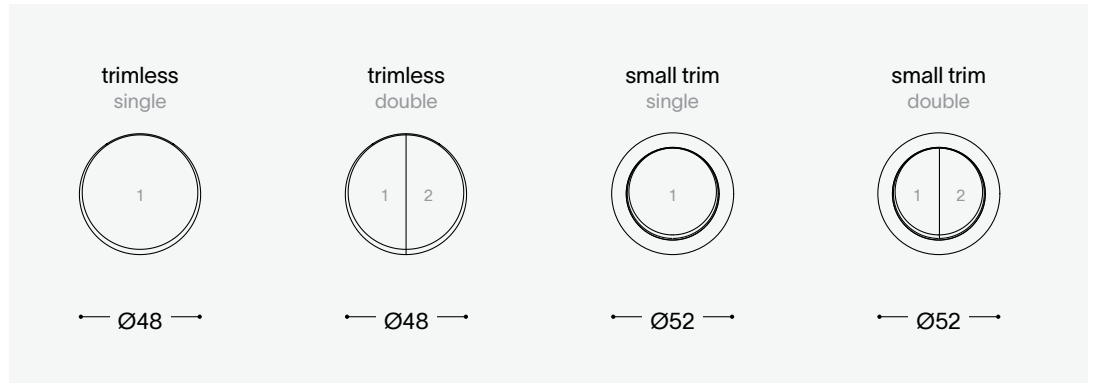

Rond 2.0 series.

rond 2.0 | 230V switches

types	single-pole switch	double NO/NC push button
	two-pole switch	two-way switch
	NO/NC push button	two-pole two-way switch
	two-circuit switch	double two-way switch
	intermediate switch	
compatibility	retro/easy/backfit modules	multifit modules
variants	trimless Ø48	small trim Ø52
finishes	basic	alu
removable	by tool, always accessible	
price	€ 29 - 69 excl. VAT