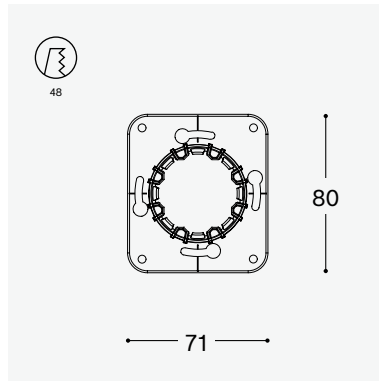

Rond 2.0 series.

rond 2.0 | dual USB-C module 30W

trimless

← Ø48 →

small trim

← Ø52 →

type	2X USB-C port	30W
compatibility	retro/easy/backfit modules	multifit modules
variants	trimless Ø48	small trim Ø52
finishes	alu	custom brass finishes
removable	by tool, always accessible	
price	€ 89 - 129 excl. VAT	

Rond 2.0 series.

rond 2.0 | multifit holder

compatibility	multifit modules
fits in	wood, veneer and stone
installation hole	Ø 48
panel thickness	8 - 30 mm
price	€ 19 excl. VAT

rond 2.0 | backfit holder

compatibility	retro/easy/backfit modules
for	wood, veneer and stone
installation hole	Ø 48
panel thickness	19 mm
price	€ 19 excl. VAT