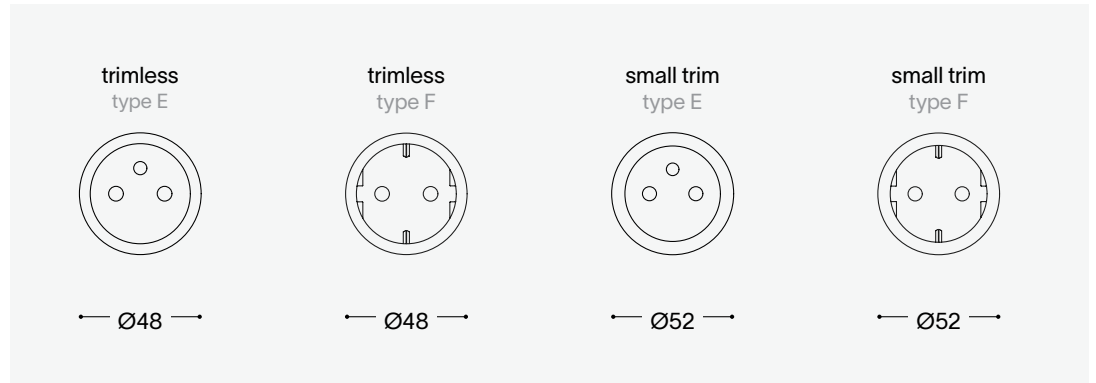

Rond 2.0 series.

rond 2.0 | socket module

types	E BE/FR	F NL/DE/LU
compatibility	retro/easy/backfit modules	multifit modules
variants	trimless Ø48	small trim Ø52
finishes	basic alu	custom brass finishes
removable	by tool, always accessible	
price	€ 29 - 69 excl. VAT