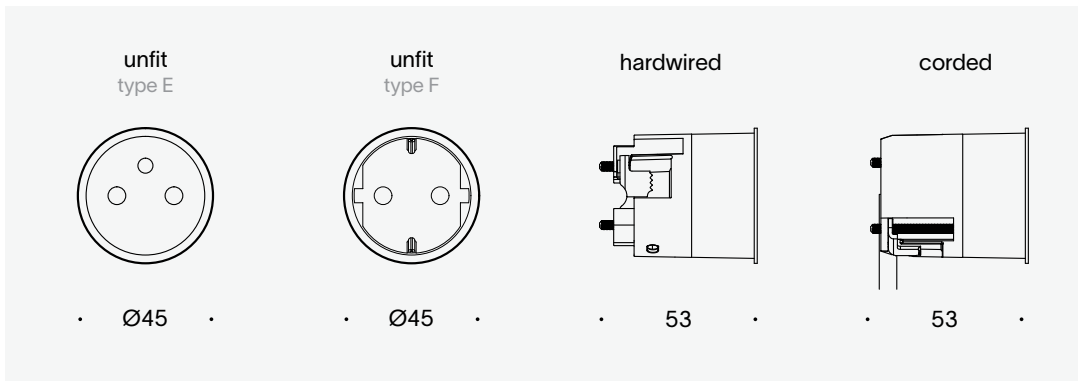

Unifit series.

rond | unifit socket

types	E BE/FR	F NL/DE/LU	
variants	hardwired	corded	
finishes	black	cream	white
installation hole	Ø42		
panel thickness	16 - 32 mm (adjustable lugs)		
removable	without tool, always accessible		
price	€ 49 - 69 excl. VAT		

rond | adjustable plaster ring

compatibility	unifit socket type E/F
adjustability	3.6 - 20 mm plaster
location	indoor
price	€ 9 excl. VAT

Floor series.

rond | floor socket Ø60

IP rating	IP66 closed	IP20 open
compatibility	retro/easy/backfit socket module trimless type E/F sold separately	
application / location	concrete floors Ø60	indoor
cover plate	required, not included sold separately	
finishes	brushed steel	brushed brass
	brushed dark bronze	brushed canon de fusil dark
removable	cover plate, by power plug	socket module, by removal tool
price	€ 69 excl. VAT	

rond | floor socket Ø68

IP rating	IP66 closed	IP20 open
compatibility	retro/easy/backfit socket module trimless type E/F sold separately	
application / location	wooden floors and tiles Ø68	indoor
cover plate	required, not included sold separately	
finishes	brushed steel	brushed brass
	brushed dark bronze	brushed canon de fusil dark
removable	cover plate, by power plug	socket module, by removal tool
price	€ 69 excl. VAT	

Rond 2.0 series.

rond 2.0 | dual USB-C module 30W

trimless

← Ø48 →

small trim

← Ø52 →

type	2X USB-C port	30W
compatibility	retro/easy/backfit modules	multifit modules
variants	trimless Ø48	small trim Ø52
finishes	alu	custom brass finishes
removable	by tool, always accessible	
price	€ 89 - 129 excl. VAT	