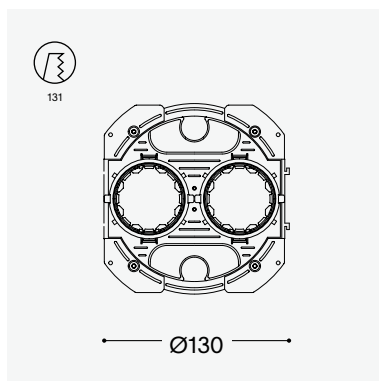

Rond 2.0 series.

rond 2.0 | dual USB-C module 30W

trimless

← Ø48 →

small trim

← Ø52 →

type	2X USB-C port	30W
compatibility	retro/easy/backfit modules	multifit modules
variants	trimless Ø48	small trim Ø52
finishes	alu	custom brass finishes
removable	by tool, always accessible	
price	€ 89 - 129 excl. VAT	

Rond 2.0 series.

rond 2.0 | multifit holder

compatibility	multifit modules
fits in	wood, veneer and stone
installation hole	Ø 48
panel thickness	8 - 30 mm
price	€ 19 excl. VAT

rond 2.0 | backfit holder

compatibility	retro/easy/backfit modules
for	wood, veneer and stone
installation hole	Ø 48
panel thickness	19 mm
price	€ 19 excl. VAT

rond 2.0 | retrofit plaster ring

compatibility	retro/easy/backfit modules
fits in	universal junction boxes round or square
installation hole	Ø 68
price	€ 9 excl. VAT

rond 2.0 | easyfit plaster box

compatibility	retro/easy/backfit modules
fits in	solid, plastered walls
variant	double single
installation hole	Ø 131
adjustability	3 positions: 4, 8 and 12 mm
price	€ 19 excl. VAT